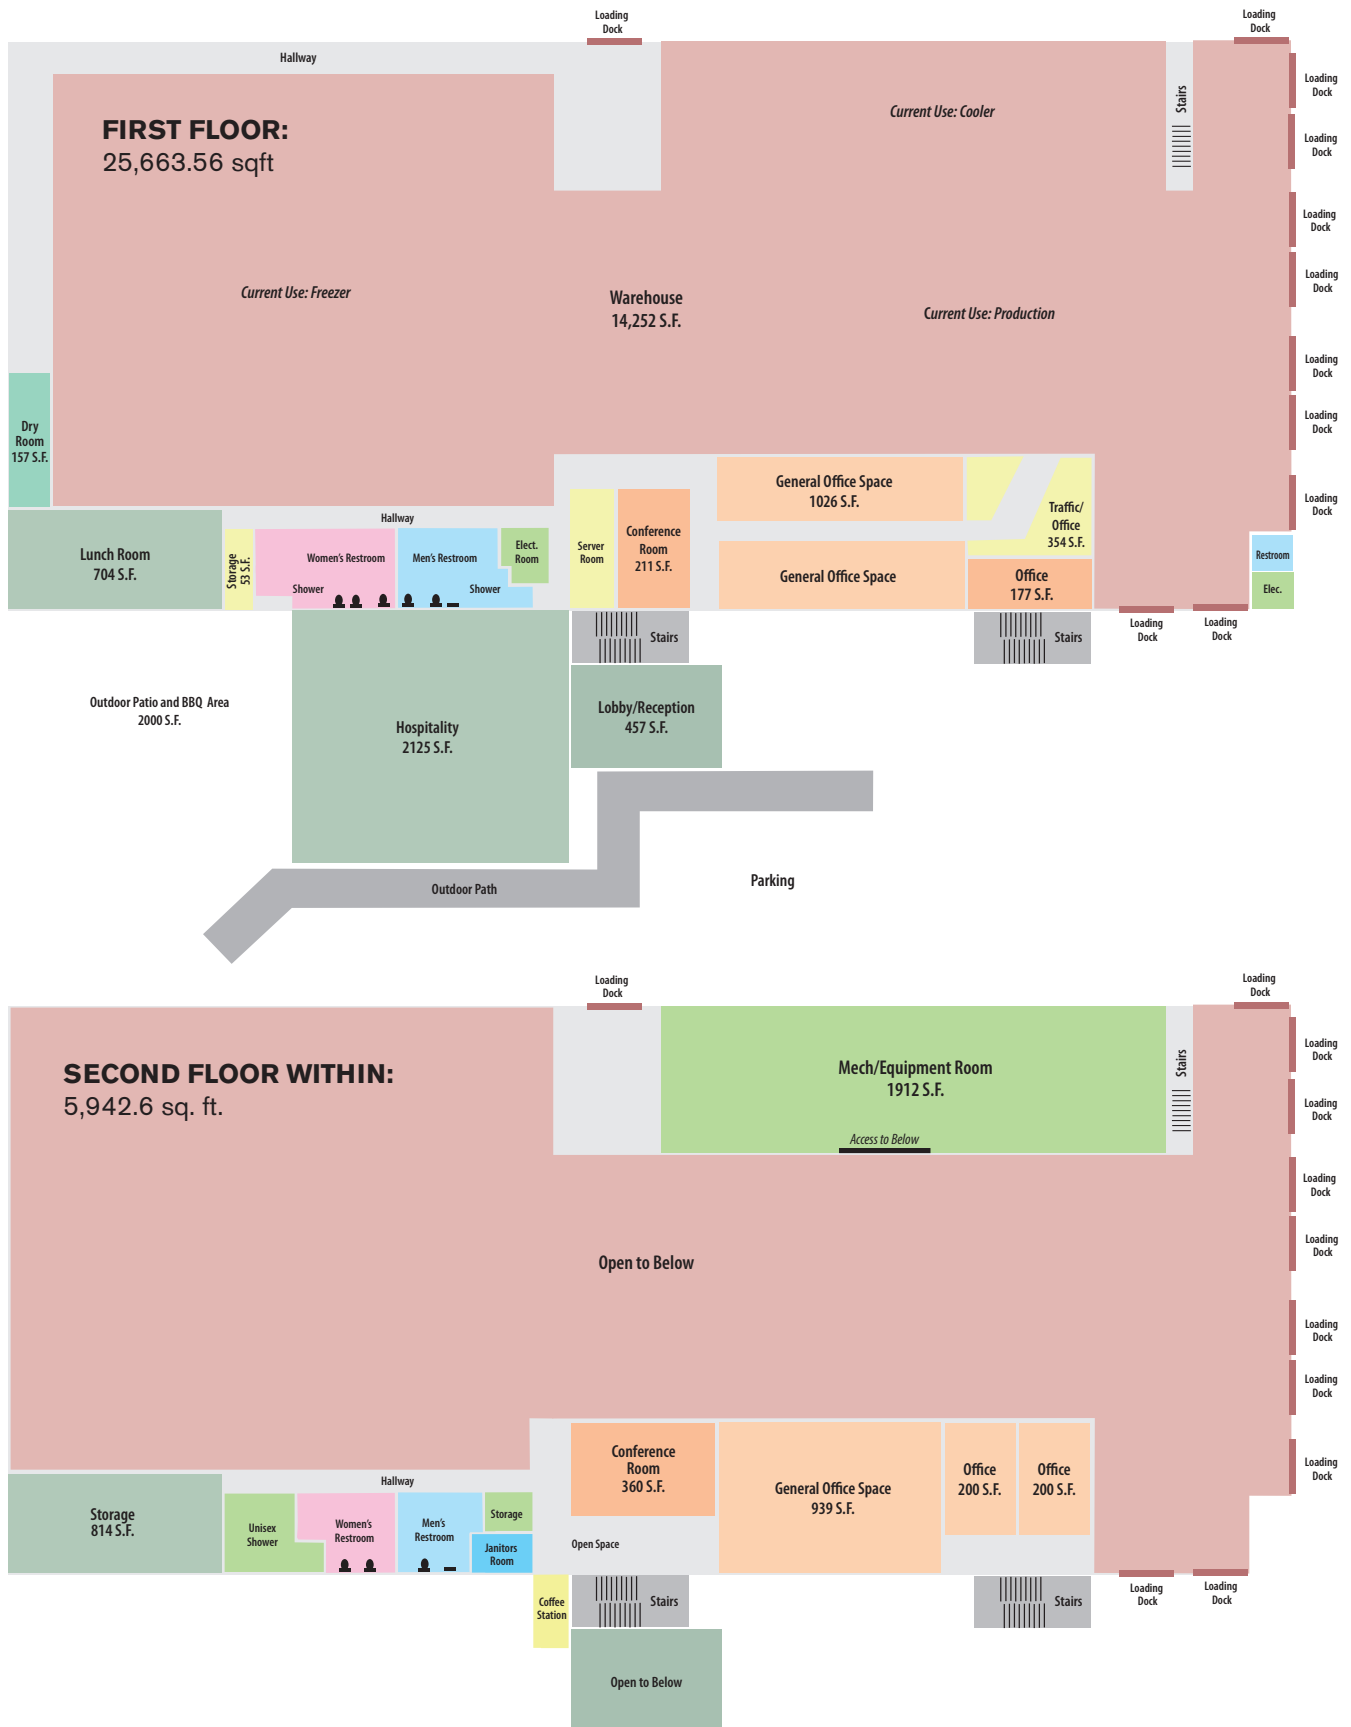

Industrial Building Floor Plan

800 Salinas Rd., San Juan Bautista, CA 95045 • Gross Building area 31,704 sq. ft.

www.PrimeCaliforniaLand.com

The information contained herein is accurate to the best of knowledge and is subject to errors, omissions, change of price or withdrawal without notice.